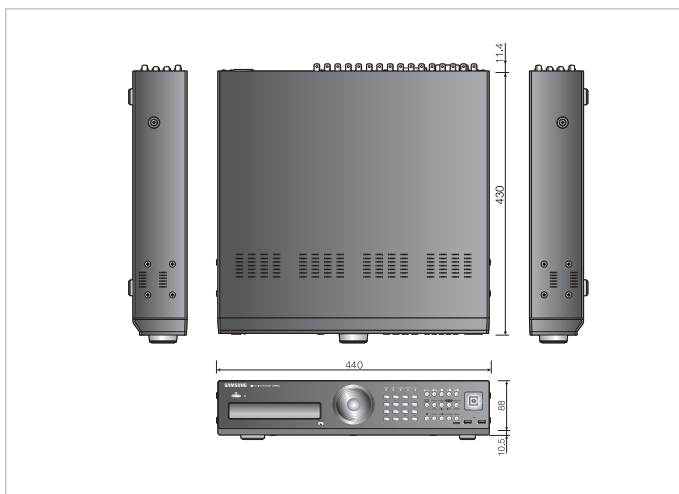

Dimensions (unit:mm)

Front / Rear Panel

Specifications

Model		SHR-8160	SHR-8162	
Video	Input	16 Channels		
	Output	Composite	5 Channels(Normal 1ch ,SPOT 4ch)	
		VGA	800 x 600 / 1024 x 768 / 1280 x 1024 (60Hz)	
	HDMI	1080P		
Audio	Input / Output	16Ch / 1Ch		
Recording	Audio CH	16Ch		
	Resolution & Frame Rate	NTSC : CIF(352x240):480ips Half D1(704x240):480ips D1(704x480):480ips PAL : CIF(352x288):400ips Half D1(704x288):400ips D1(704x576):400ips		
Play Back	Resolution & Frame Rate	NTSC : CIF(352x240):480ips Half D1(704x240):240ips D1(704x480):120ips PAL : CIF(352x288):400ips Half D1(704x288):200ips D1(704x576):100ips		
		Storage	Internal Without DVD-RW:HDD Max 6. 3TB(500GB x 6) Extended I/F SATA I/F(2Port) / 1Port:Max 4 HDD I/F / Max 4TB I/F(500GBx8)	With DVD-RW: HDD Max 5. 2.5TB(500GB x 5)
Network	Interface	LAN 1 port(10/100/1000 Base-T Ethernet)		
	Protocol	ADSL(PPPoE), DHCP, DNS, NTP		
Control	RS-485	1 port		
	Mouse	Support(USB)		
Backup	DVD-RW	-	DVD RW(-R,+R,-RW,+RW)	
	Back up Viewer Format	AVI / Power Player (Include Player)		
	USB	USB 2.0 (3 ports)		
Client S/W	Support OS	Windows 2000, Windows XP, Windows Vista		
	Web Viewer	Support Live / REC / Search		
	Remote Viewer	Net-i		
Power Requirement	AC 100~230V, 50/60Hz / 60W			
Power Consumption	approx 75W			
Operating Temperature	0°C ~ 40°C			
Operating Humidity	20% ~ 85% RH			
Dimensions	440(W) x 88(H) x 430(D)mm			
Weight	7.8kg