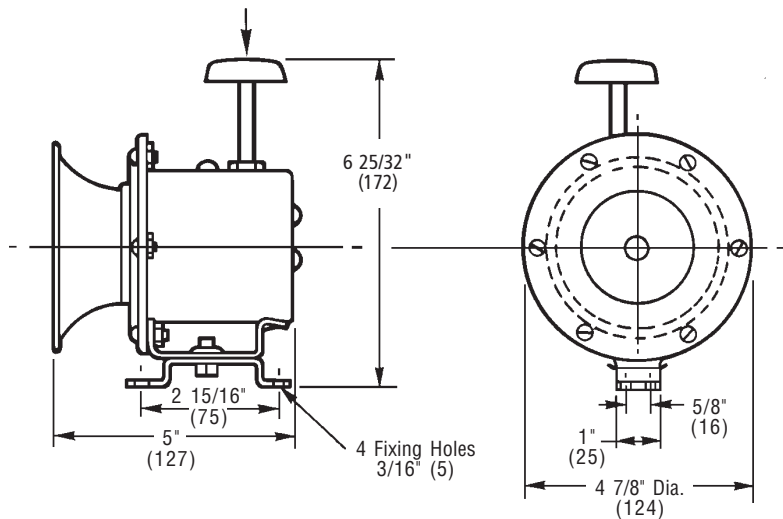

Distribuição:

Segurança Industrial Equipamentos
Fone/Fax: (41) 4063-9687
cml@segind.com.br
www.segind.com.br

Cat. No.

ES

Finish

Gray

D-04