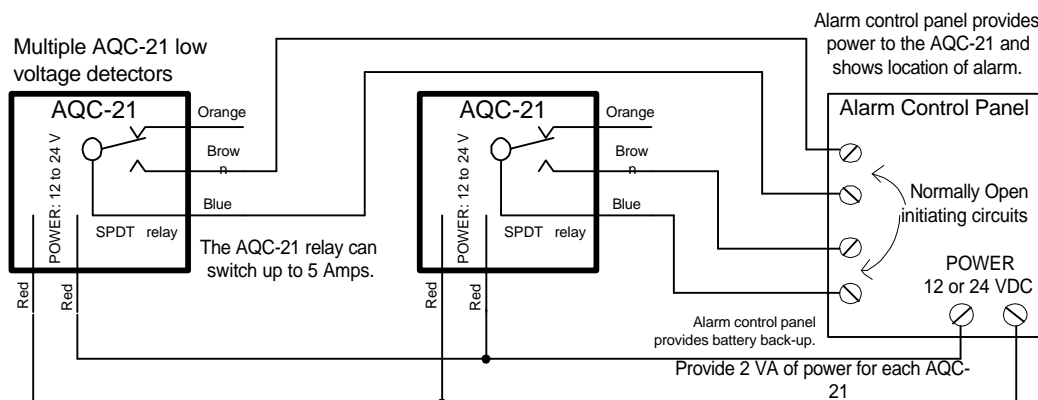

Air Quality Controllers (AQC)

Restrooms • Lounges • Bowling Alleys • Conference Rooms | Schools

Smoking Rooms | Restaurants | Loading Docks | Fire Stations

AQC-12 120 VAC

AQC-21 12-24 VAC or VDC

- Detects cigarette smoke, VOCs and many other gases.
- UPON ALARM
 - AQC closes SPDT relay to a control panel or other device.
- Easy installation, unit mounts flush in a standard 4 x 4 electrical box.
- No maintenance required, sensors have a 7 to 10 year life expectancy.
- Detectors have customer adjustable settings for:
 - a) sensitivity of the unit to smoke and gases.
 - b) Time of activation of relay closure.
- LED lights show the status of the detector.
- The AQC-12 and AQC-21 both have supervised sensors and will go into alarm condition if there is an internal failure of the unit.
- Automatic operation; units automatically reset after alarm or power outage.
- General purpose detector for cigarette smoke, diesel fumes, VOCs and other hydrocarbons. Primary use is detection of cigarette smoke in non-smoking areas.

Segurança Industrial Equipamentos
fone/fax(41) 3287-1364
e-mail: cml@segind.com.br
home page: www.segind.com.br

TYPICAL WIRING DIAGRAMS

The AQC-12 provides Automatic Fan Control

The AQC-12 will typically be connected to a standard Class A or B alarm control panel, providing a relay closure upon alarm. This system uses the alarm control panel to identify the location of the alarm.

Multiple AQC-21 low voltage detectors

Specifications

	AQC-12	AQC-21
Power:	120 VAC	12-24 VAC or VDC
Size:	4.5 x 4.5 x 1.75 inches	4.5 x 4.5 x 1.75 inches
Mounting Box:	standard 4 x 4 elec. box	standard 4 x 4 elec. box
Relay:	5 amp SPDT @ 120VAC	5 amp SPDT @ 120VAC
Sensitivity:	adjustable	adjustable
Time Adjustment:	1 to 10 minutes	1 to 10 minutes
Maintenance:	none required	none required
Color:	white	white
Shipping Weight:	one pound	one pound