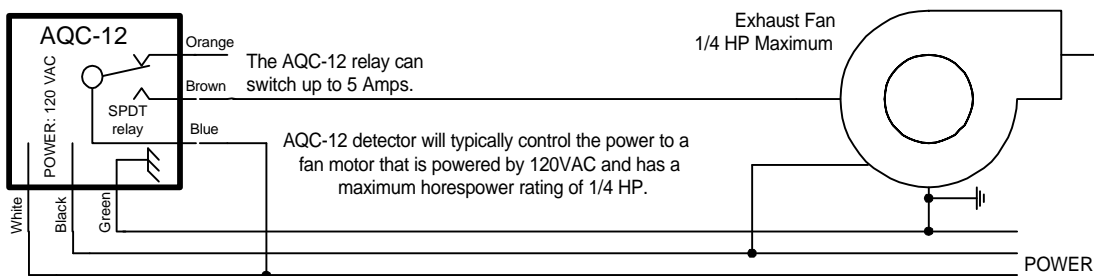

TYPICAL WIRING DIAGRAMS

The AQC-12 provides Automatic Fan Control