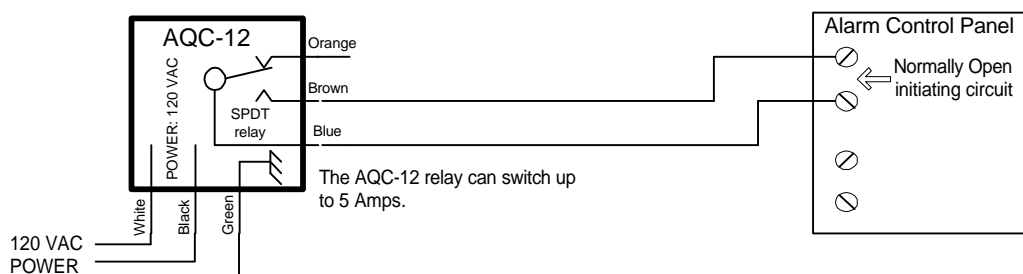

Air Quality Controllers (AQC)

Restrooms • Lounges • Bowling Alleys • Conference Rooms | Schools

Smoking Rooms | Restaurants | Loading Docks | Fire Stations

AQC-12 120 VAC

AQC-21 12-24 VAC or VDC

- Detects cigarette smoke, VOCs and many other gases.
- UPON ALARM
 - AQC closes SPDT relay to a control panel or other device.
- Easy installation, unit mounts flush in a standard 4 x 4 electrical box.
- No maintenance required, sensors have a 7 to 10 year life expectancy.
- Detectors have customer adjustable settings for:
 - a) sensitivity of the unit to smoke and gases.
 - b) Time of activation of relay closure.
- LED lights show the status of the detector.
- The AQC-12 and AQC-21 both have supervised sensors and will go into alarm condition if there is an internal failure of the unit.
- Automatic operation; units automatically reset after alarm or power outage.
- General purpose detector for cigarette smoke, diesel fumes, VOCs and other hydrocarbons. Primary use is detection of cigarette smoke in non-smoking areas.

Segurança Industrial Equipamentos
fone/fax(41) 3287-1364
e-mail: cml@segind.com.br
home page: www.segind.com.br

TYPICAL WIRING DIAGRAMS

The AQC-12 provides Automatic Fan Control

The AQC-12 will typically be connected to a standard Class A or B alarm control panel, providing a relay closure upon alarm. This system uses the alarm control panel to identify the location of the alarm.

Multiple AQC-21 low voltage detectors

Specifications

	AQC-12	AQC-21
Power:	120 VAC	12-24 VAC or VDC
Size:	4.5 x 4.5 x 1.75 inches	4.5 x 4.5 x 1.75 inches
Mounting Box:	standard 4 x 4 elec. box	standard 4 x 4 elec. box
Relay:	5 amp SPDT @ 120VAC	5 amp SPDT @ 120VAC
Sensitivity:	adjustable	adjustable
Time Adjustment:	1 to 10 minutes	1 to 10 minutes
Maintenance:	none required	none required
Color:	white	white
Shipping Weight:	one pound	one pound