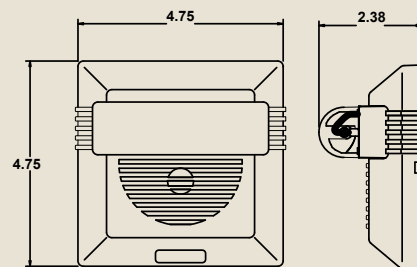

Series NS/NH