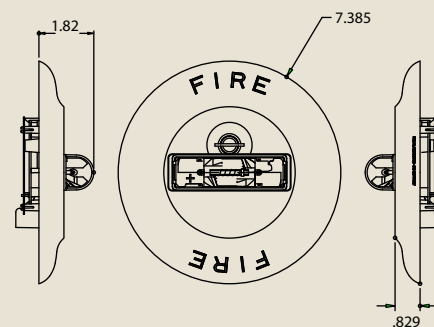

Series NS Round

Please reference the back of this catalog for more information on mounting options.

Series NS and NH ceiling mount appliances will be available July 2006.